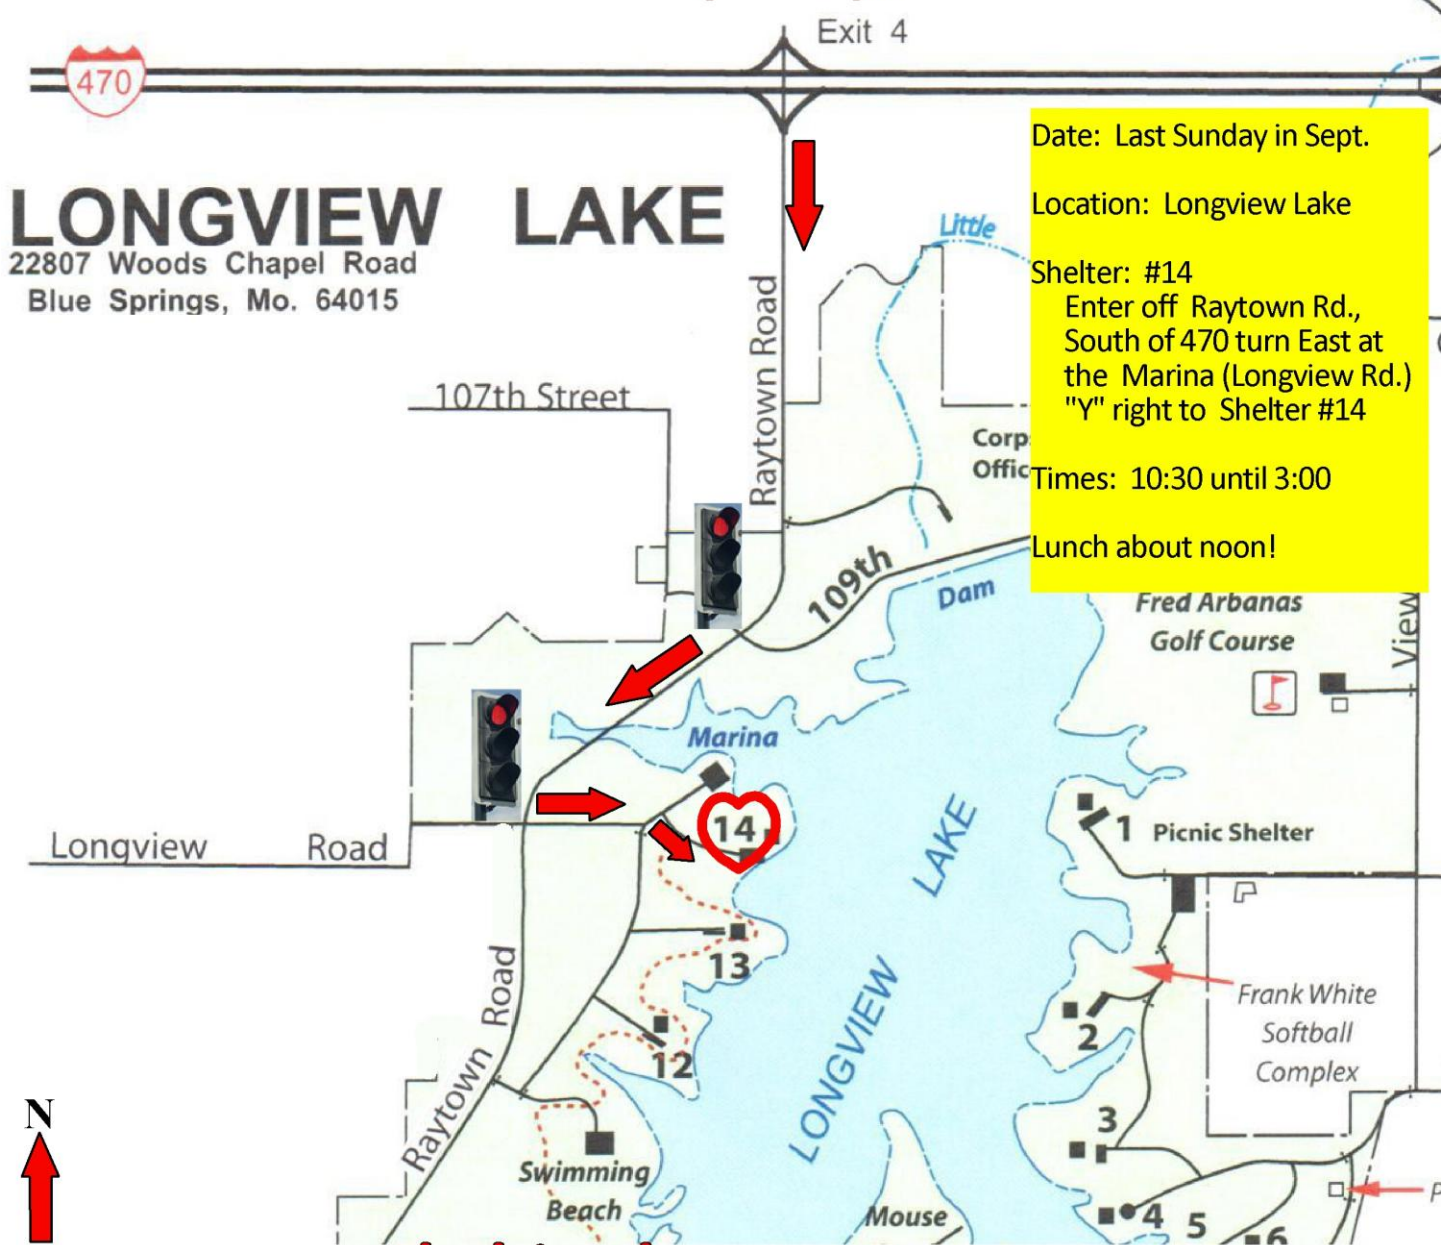

# Kansas City Sheltie Rescue Sheltie Play Day, 2012

Date: Last Sunday in Sept.

Location: Longview Lake

Shelter: #14

Enter off Raytown Rd.,  
South of 470 turn East at  
the Marina (Longview Rd.)  
"Y" right to Shelter #14

Times: 10:30 until 3:00

Lunch about noon!